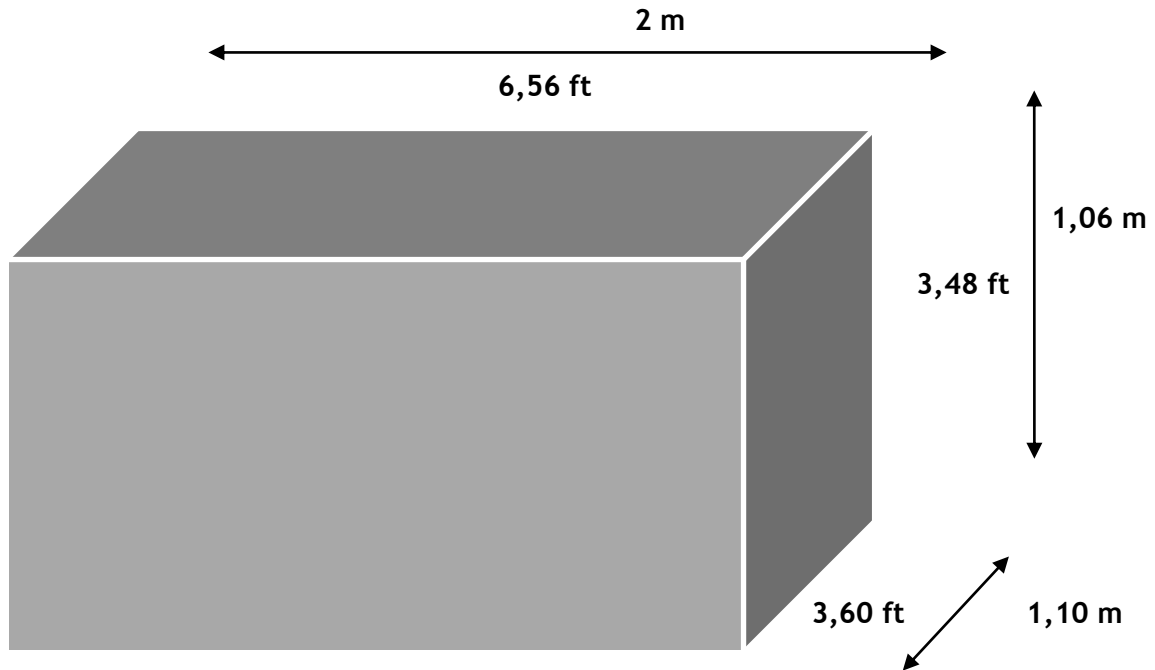

LUGGAGE HELICOPTER HOLD DIMENSIONS